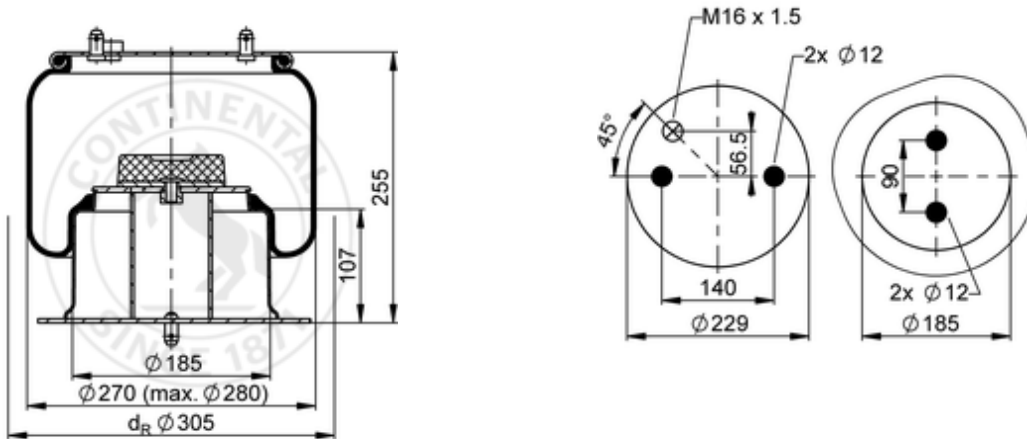

6716 N P02
53881

Article status	Normal
GTIN/EAN	4054396100277
Bellow number	6716 N
kg	7,8 kg
	K031
	M16x1.5: max. 40 Nm

OE Manufacturer/Part No.

Manufacturer	Original Part No.	Model
Scania	2024283	
Scania	1726257	
Scania	2024289	
Scania	2024285	